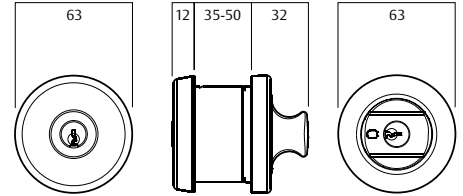

Paradigm 005 Satin Stainless Steel Deadbolt

Outside

- Locked or unlocked by key – Safety and Secure Modes
- Bolt holdback by key. (**Passage Mode**)

Inside

- Locked or unlocked by key. (**Secure Mode**)
- Locked by Turnknob. (**Safety Mode**)
- Bolt holdback by knob. (**Passage Mode**)

Paradigm 005 Square Rose Deadbolt