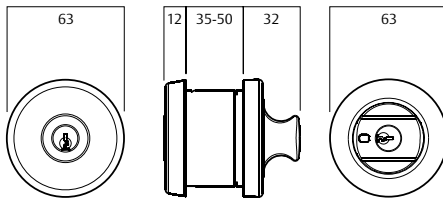

Paradigm 005 Deadbolt

DualSelect Locking

Two external locking modes – Safety Mode and Secure Mode.

By rotating the key 90° the bolt can be thrown achieving external security whilst the internal turnknob is free to exit (**Safety Mode**).

By rotating the key a further 45° to the second click, the bolt will now be secure on both sides of the door (**Secure Mode**).

SafetyRelease

SAFETYRELEASE automatically unlocks the internal knob upon entry. This minimises the risk of being locked inside in the case of an emergency.

LockAlert

The Paradigm 005 Deadbolt also has the unique Lockwood **LOCKALERT** status indicator that shows at a glance the lockset mode. The lockset can operate in three modes: **Secure Mode**, **Safety Mode** and **Passage Mode**.

Counterbalance Bolt

The Paradigm 005 Deadbolt has been designed to achieve the highest possible Australian Standard door lock security rating via the Counterbalance Bolt, which proportionally distributes the load between the door and door frame.