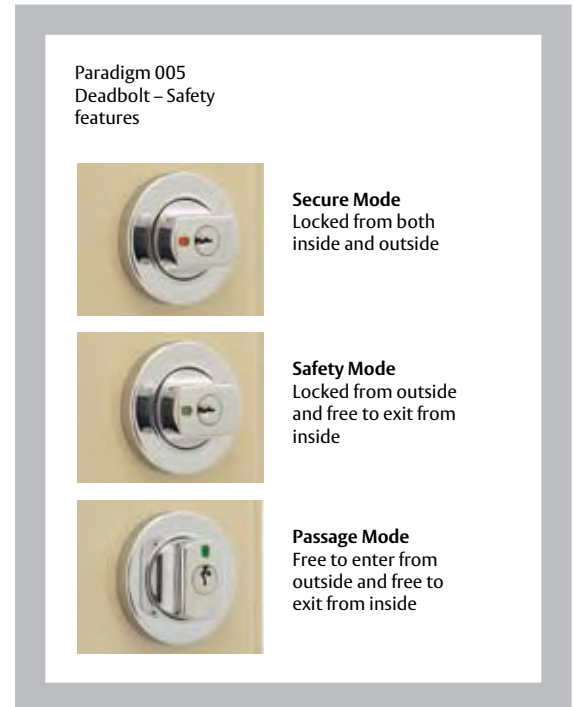

Paradigm 005 Deadbolt – Safety features

**Secure Mode**  
Locked from both inside and outside

**Safety Mode**  
Locked from outside and free to exit from inside

**Passage Mode**  
Free to enter from outside and free to exit from inside