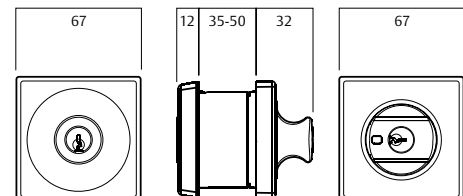

Paradigm 005 Square Rose Deadbolt

Outside

- Locked or unlocked by key – Safety and Secure Modes
- Bolt holdback by key. (**Passage Mode**)

Inside

- Locked or unlocked by key. (**Secure Mode**)
- Locked by Turnknob. (**Safety Mode**)
- Bolt holdback by knob. (**Passage Mode**)