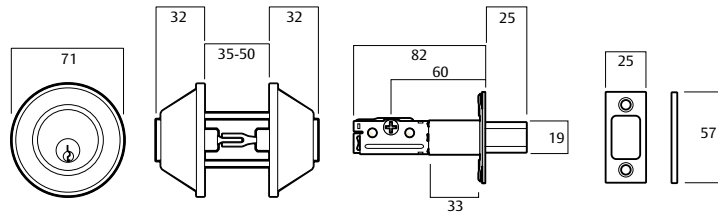

Symmetry 7108 Double Cylinder Deadbolt

Features & Specifications

- General purpose double cylinder deadbolt
- Hex head fixing for increased security
- Opened by key from both inside and outside
- Suits left or right hand opening doors
- Solid brass bolt with 25mm projection
- Hardened insert in locking bolt
- Uses "PD" type cylinder

Backset

Adjustable 60 – 70mm bolt.

Door Thickness

30[^] to 46mm.

[^]Requires spacer ring (included).

Cylinder

- 5 pin Lockwood C4 brass cylinder assembly (6 pin compatible)
- "PD" type cylinder

Standard Finishes

EverBrass	EVB
Polished Stainless Steel	PSS
Satin Stainless Steel	SSS
Satin Chrome Plate	SCP

Standard Keying

Supplied individually keyed with three keys per lock.

Special Keying

- Can be keyed alike, construction keyed and is compatible with some restricted Lockwood profiles*

* See your sales office for details.

- To order, add keying code to part number